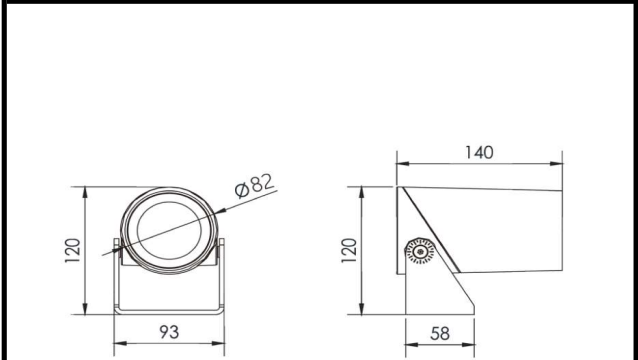

Sovitron Interior Pvt.Ltd.

| | |
|--------------------|--------------------------------|
| Model Name | GOTHIC-1145U/DL-OSL-1145UE-C12 |
| Description | Flood light |

| Technical description | Image |
|-----------------------|-------|
|-----------------------|-------|

| | |
|----------------------------|--|
| Dimension | Dia=82mm W=120mm H=140mm |
| Frame | Aluminium Die-cast |
| Color Tempertaure | 3000K |
| Power | 12W |
| Total Luminous Flux | 1020 lm |
| Efficacy | 85 lm/W |
| IP rating | 66 |
| Beam angle | 12, 24, 38 Degree |
| Color Rendering | ≥80 |
| Mounting | Surface |
| Optics | Lens & Clear Glass |
| Dimming | NON-Dimmable |
| Operating Voltage | 220-240 VAC |
| Standard Lifetime | L70 minimum at 50,000 burning hours |

Dimension diagram

Remarks:-

Address: Plot #7 Saroorpur-Nangla Industrial Area,Ballabgharh-Sohna Road,Faridabad-121005
Email: info@sovitron.com